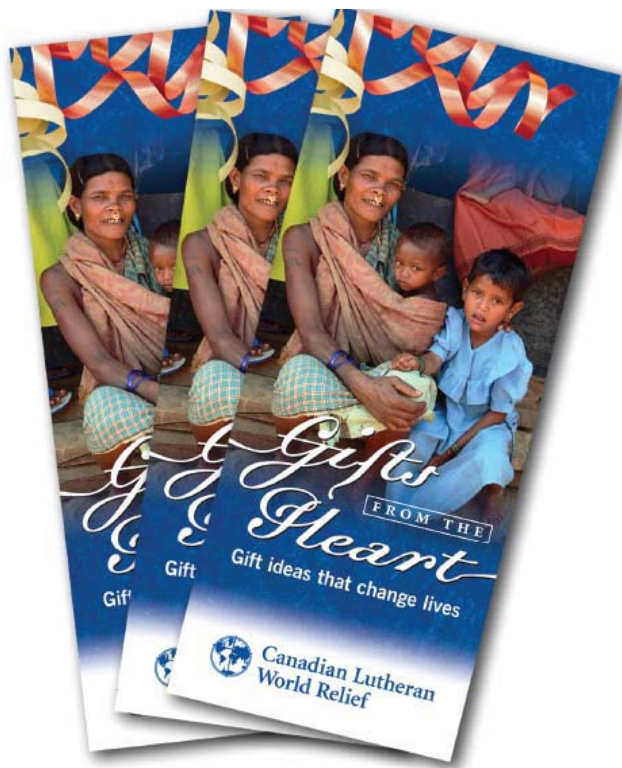

volunteers (e.g., confirmation classes, youth groups) are also welcome and arrangements can be made for volunteering during evening and weekend hours. Please call ahead at 631.0112 or 1.800.661.2597.

Christmas hours at CLWR

The head office of Canadian Lutheran World Relief, its Winnipeg warehouse and Four Corners Alternative Trade store will close for Christmas at 4:30 PM on Wednesday, December 23. The warehouse and the store will remain closed until January 4. The head office, however, will be open on December 29, 30 and 31 from 9:00 AM to 4:30 PM Central Time. Winnipeg area supporters wishing to make a year-end donation may visit our office in Portage Place Mall or call 694.5602. Others are invited to call our toll-free line at 1.800.661.2597. Donations may also be made online at www.clwr.org.

CLWR News Briefs are produced by Canadian Lutheran World Relief (CLWR). CLWR reports stories for the benefit and interest of its readers. News stories do not necessarily reflect CLWR policy or positions.

Donations can be made in the following ways:

- Through your local LCC or ELCIC congregation
- At www.clwr.org
- Toll free at 1.800.661.2597 (CLWR) OR in the Winnipeg area 204.694.5602
- By cheque or money order to:
  Canadian Lutheran World Relief
  302-393 Portage Avenue
  Winnipeg MB R3B 3H6

Do you have a story to share? Send it to blorch@clwr.mb.ca, including your name and phone number.

To unsubscribe, reply to this email with "Unsubscribe Weekly Briefs" in the subject heading.