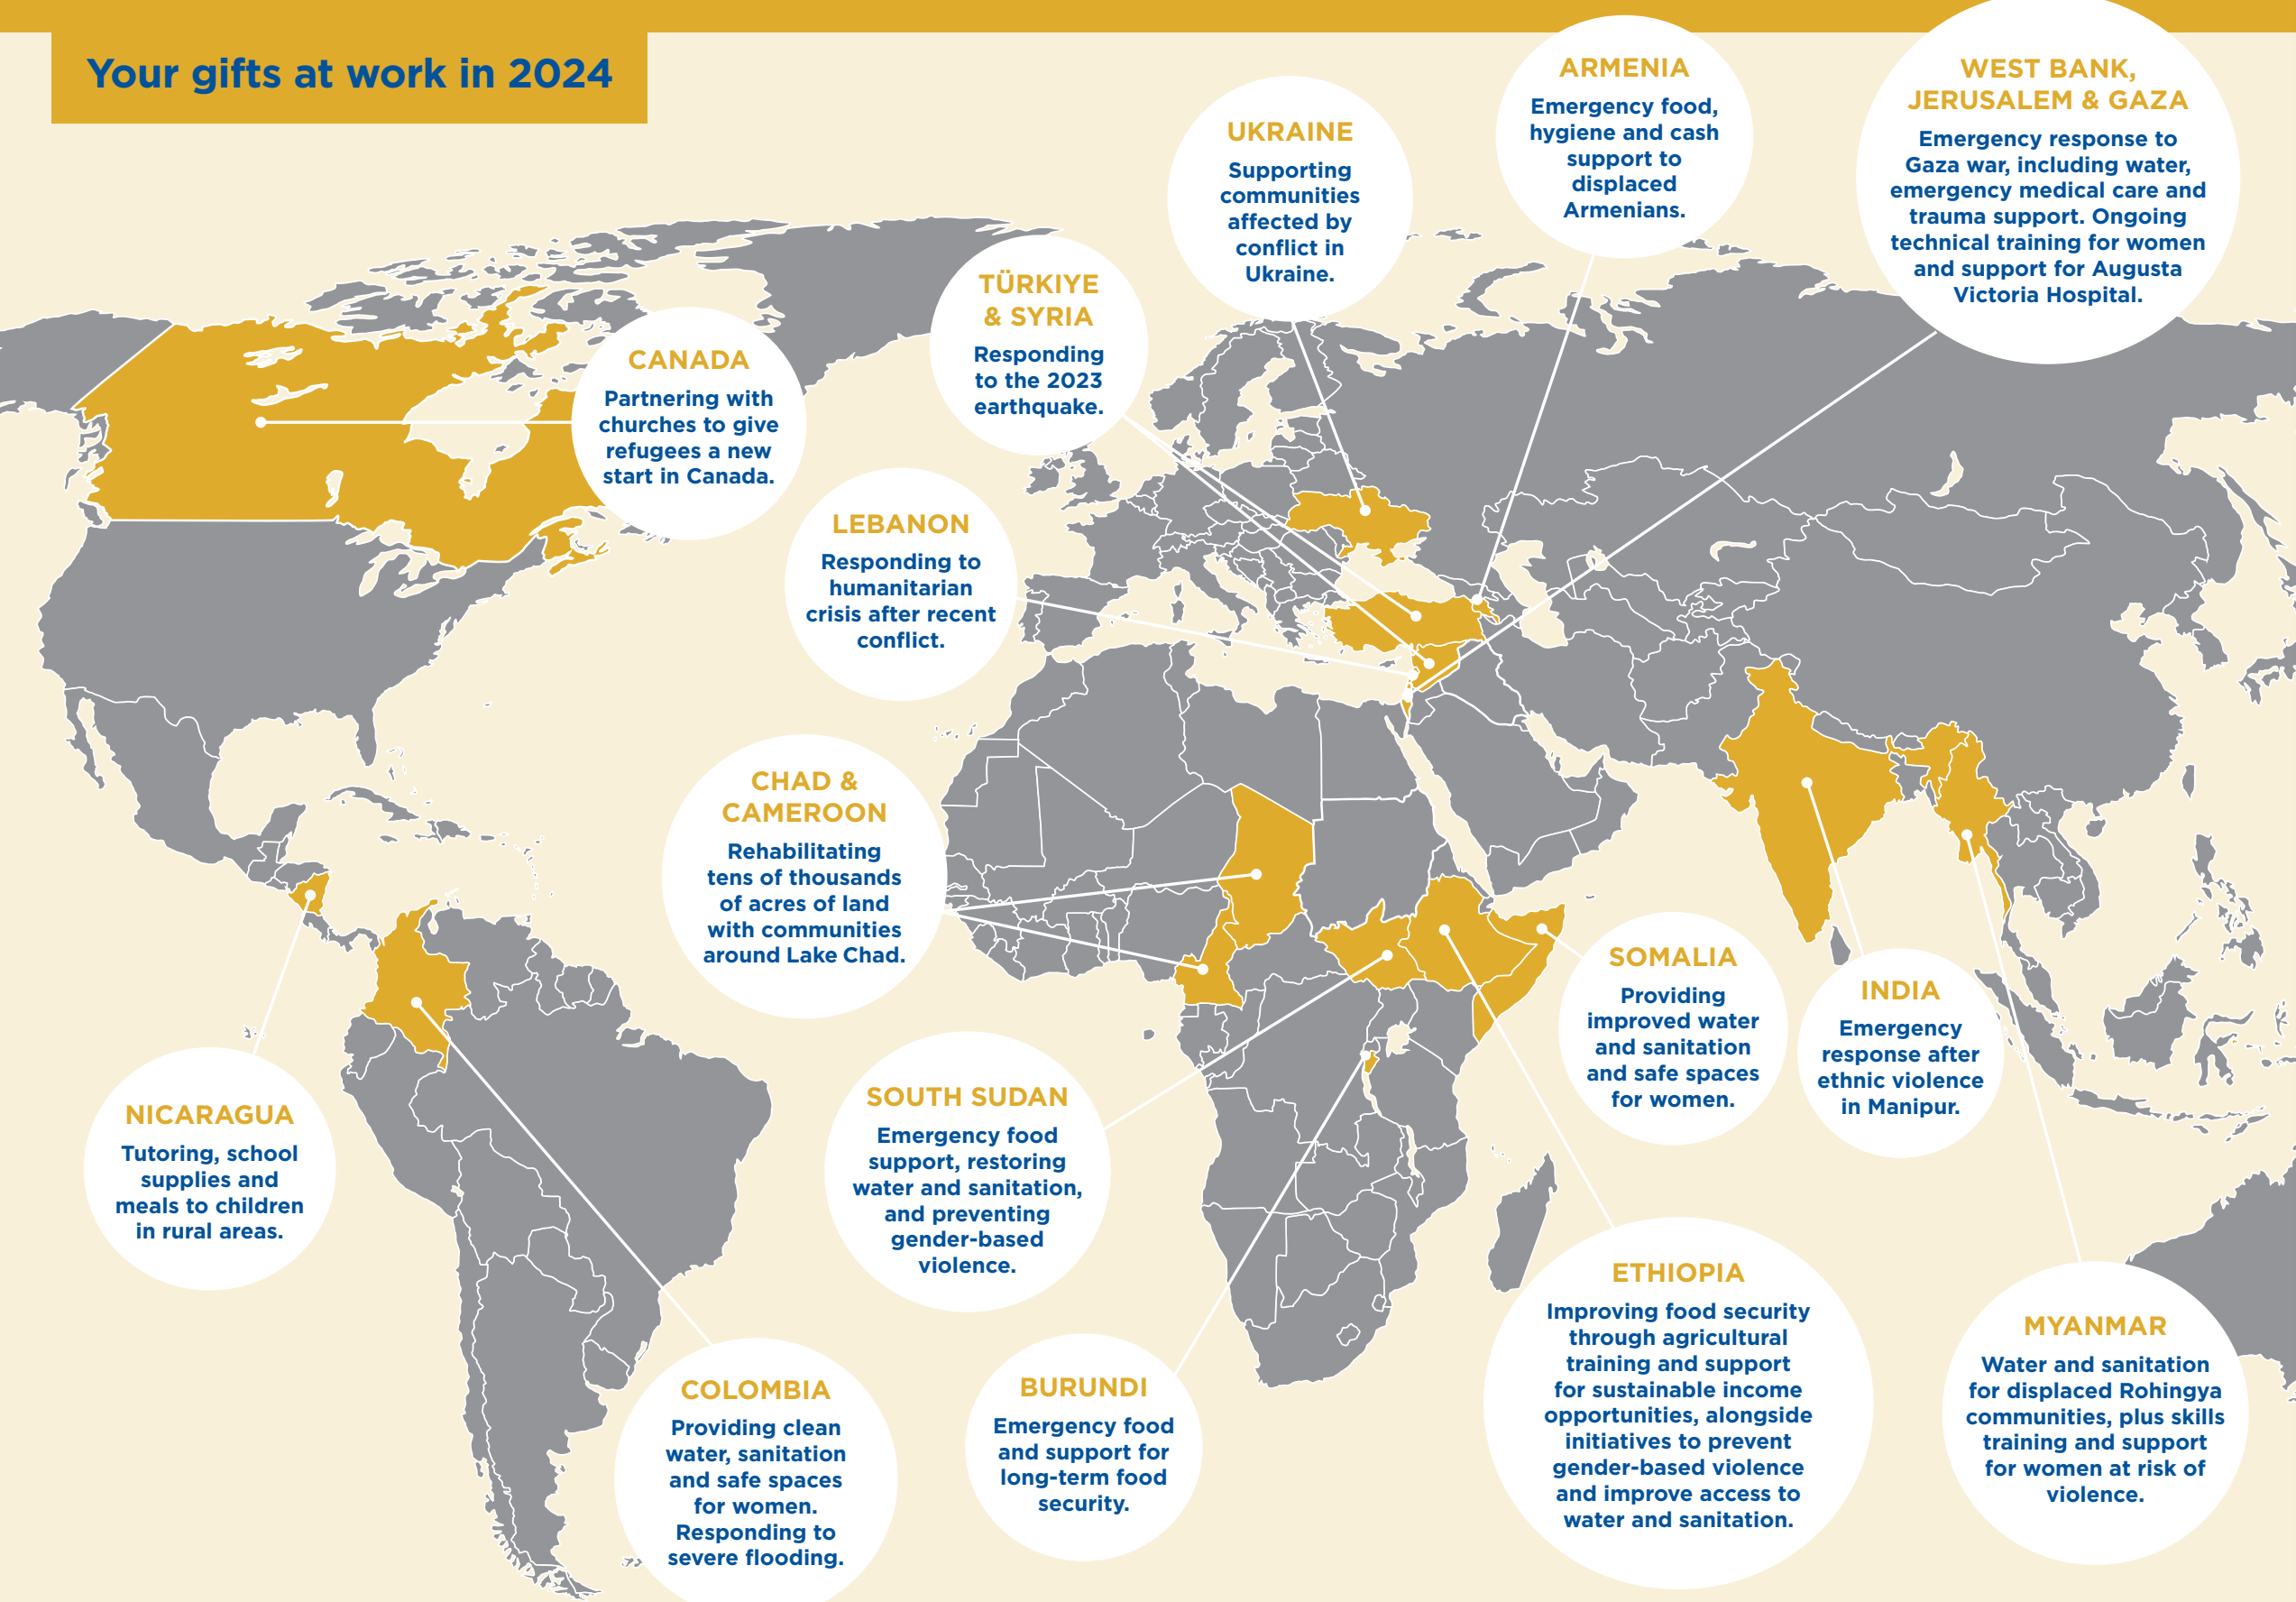

CANADIAN LUTHERAN WORLD RELIEF

Your gifts at work in 2024

You are changing lives around the world.
Thank you!

Your partnership with communities across the globe is making an incredible impact. Your generosity is:

- Delivering urgent food and shelter to people displaced by conflict and disaster.
- Ensuring communities have access to sustainable, clean water sources.
- Strengthening food security and building resilience to climate change.
- Supporting refugees as they resettle and build new lives in Canada.